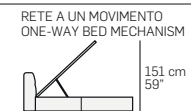

BRIC

VERSIONE CONTENITORE - VERSION STORAGE UNIT