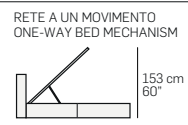

VERSIONE CONTENITORE - VERSION STORAGE UNIT