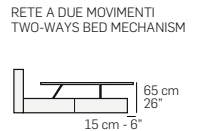

VERSIONE CONTENITORE - VERSION STORAGE UNIT